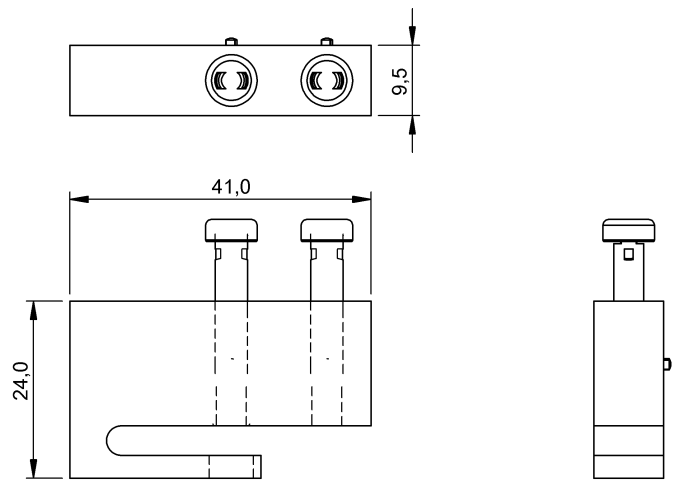

Mechanical Accessories  
**BTL5-A-EH03**  
Order Code: **BAM011R**

### Basic features

Scope of delivery	Programming Device
Short description	BTL5-J-DEXC-TA12 Programming Tool

### Use

for magnetostrictive linear position sensor BTL5-J-DEXC-TA12 Analog